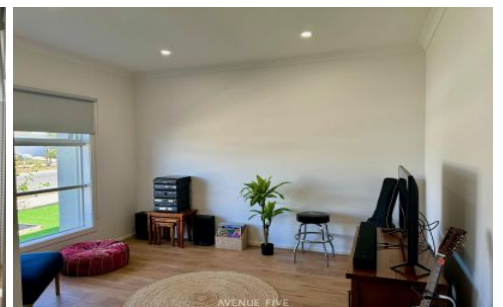

AVENUE FIVE

36 Dreamer Circuit Mount Duneed VIC

4  3  2 

Welcome to your dream home in Mount Duneed! This stunning brand new single-story four-bedroom home is the perfect combination of modern style and charm. With high-end finishes 2 x ensuites and a thoughtful layout, this home is sure to impress.

- Huge master bedroom with walk in robe and stylish ensuite with floor to ceiling tiles and double vanity and black fixtures.
- Bedroom 2 - Also with its own Ensuite; Mirrored Built in robe
- Two further excellent sized bedrooms with mirrored built in robes
- Light filled open plan living, dining & Modern kitchen and Glass door to alfresco.
- Functional kitchen with stone bench tops, undermount sinks, 900mm stainless steel oven and gas cook top,