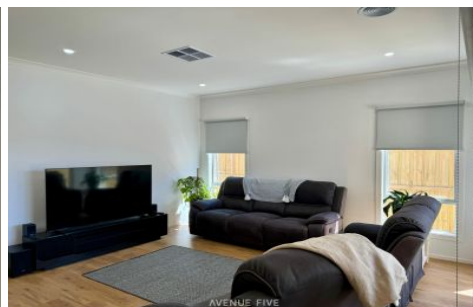

AVENUE FIVE

36 Dreamer Circuit Mount Duneed VIC

4  3  2 

Welcome to your dream home in Mount Duneed! This stunning brand new single-story four-bedroom home is the perfect combination of modern style and charm. With high-end finishes 2 x ensuites and a thoughtful layout, this home is sure to impress.

- Huge master bedroom with walk in robe and stylish ensuite with floor to ceiling tiles and double vanity and black fixtures.
- Bedroom 2 - Also with its own Ensuite; Mirrored Built in robe
- Two further excellent sized bedrooms with mirrored built in robes
- Light filled open plan living, dining & Modern kitchen and Glass door to alfresco.
- Functional kitchen with stone bench tops, undermount sinks, 900mm stainless steel oven and gas cook top,