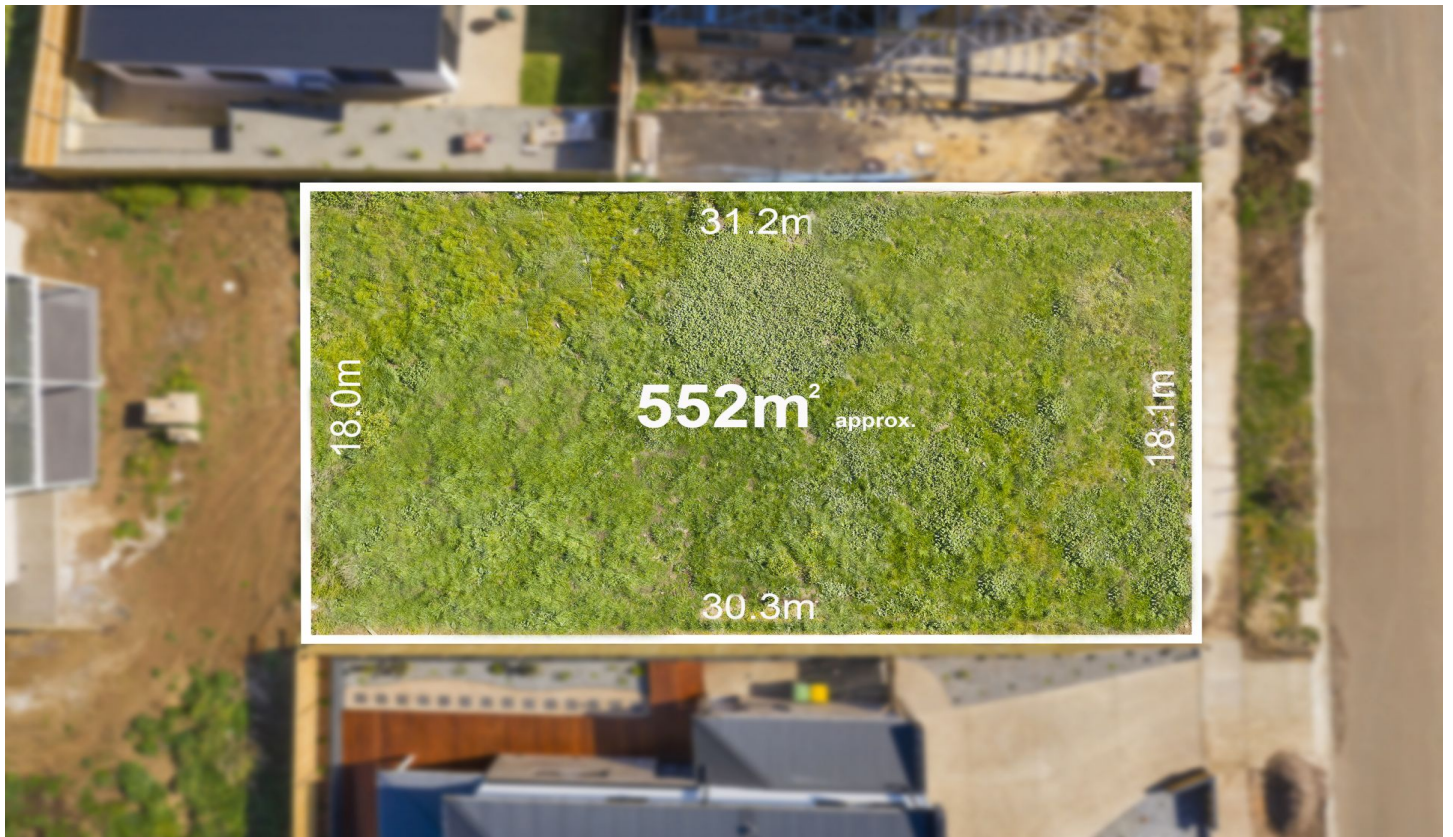

## 11 Koop Close Highton VIC

Welcome to the picturesque Barrabool Hills Estate, where nature's harmony meets modern living. Nestled in the prestigious suburb of Highton, this exceptional parcel of land offers an incredible opportunity to create the home of your dreams. Embrace a lifestyle of tranquillity and luxury as you build your perfect sanctuary in this exclusive community.

Breathtaking vistas of the Barrabool Hills and lush landscapes ensure every day begins and ends with awe-inspiring beauty. Conveniently positioned within the highly sought-after suburb of Highton, you are within close proximity to excellent schools, shopping precincts, park lands, and just a short drive from Geelong's city centre and the surf coast.

Need build ideas? The owner has already taken the liberty

**Price** : Contact Agent  
**Land Size** : 552 sqm  
**View** : <https://www.avenuefive.com.au/sale/vic/geelong-district/highton/residential/land/7685525>